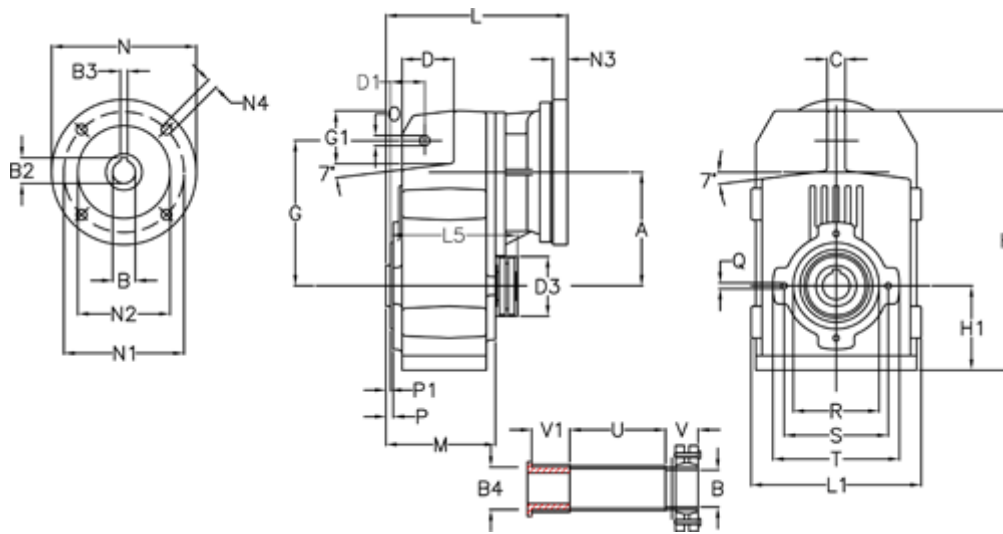

Article number: 295605129608820

Description: Shaft mounted gear
A514QF50-1296-P63B5

Measures

A = 211.30	D1 = 65.0	I5 = 222.0	P1 = 4.5	V = 62
B = 50	d3 = 120	M = 163.0	Q = M12x19	V1 = 50
B1 = 11	G = 278	N = 140	R = 180	
B2 = 12.8	G1 = 105.5	N1 = 115	S = 215	
B3 = 4	H = 479.0	N2 = 95	T = 250	
B4 = 50	H1 = 144.0	N4 = M8x19	Tightening torque Nm adapter bushing = 6.0	
C = 20	L = 339.5	O = 22	Tightening torque Nm shrink disc = 12.0	
D = 93.5	L1 = 273	P = 8.5	U = 91.0	